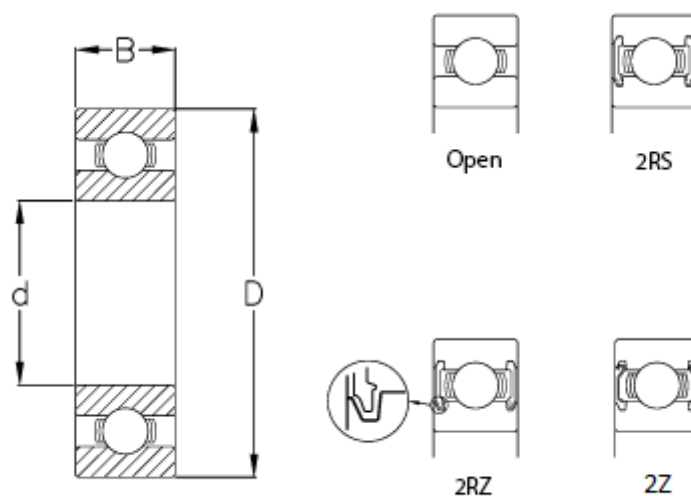

# Data Sheet

Article number: 57960109003002

Description: CeramicSpeed hybrid bearing Insulate sealed  
6218-CSB.C3

## Measures

B	= 30
Ball grade	= 5
C (KN)	= 101
C0	= 73.5
d	= 90
D	= 160
Max rpm.	= 6300
Type	= 6218